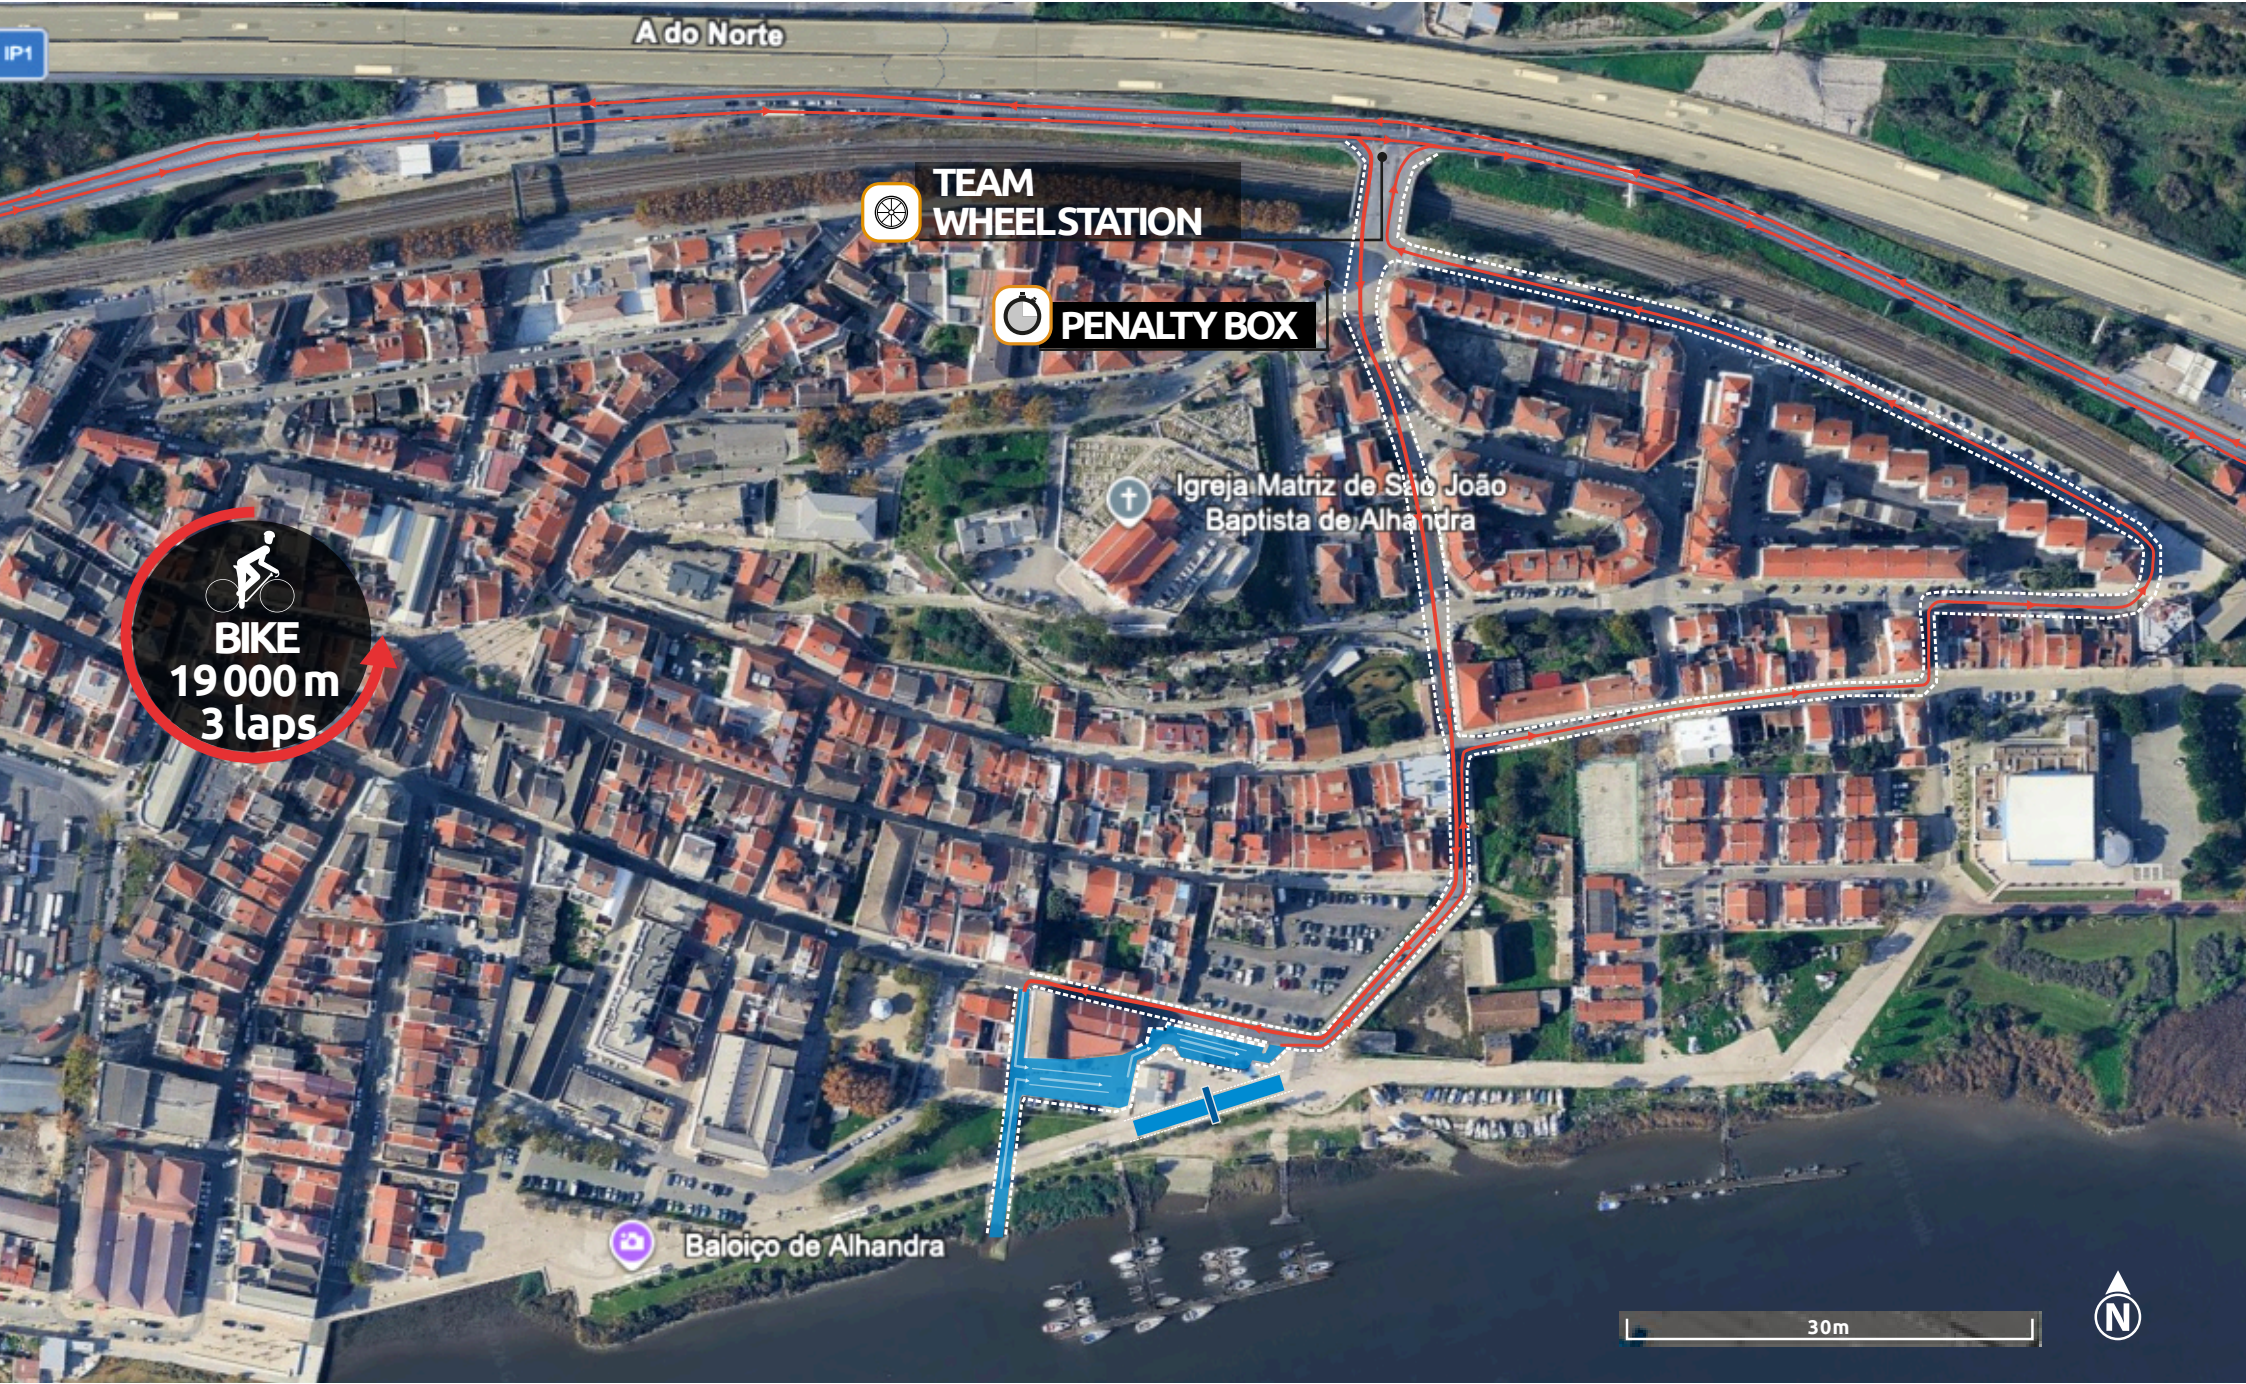

# 2026 World Triathlon Para Cup Alhandra

DISTANCES:

SWIM

BIKE

19 000 m

TRANSITION AREA

Soeiro Pereira Gomes Square - Kids Playground

MOUNT LINE

# 2026 World Triathlon Para Cup Alhandra

DISTANCES:

19 000 m

# 2026 World Triathlon Para Cup Alhandra

DISTANCES:

19 000 m

 **TEAM WHEELSTATION**

**TURNING POINT**

 **TEAM WHEELSTATION**

**LAPS**

 **PENALTY BOX**

# 2026 World Triathlon Para Cup Alhandra

DISTANCES:

  
**BIKE**  
19000 m  
3 laps

**DISMOUNT LINE**

 **TRANSITION AREA**

 Soeiro Pereira Gomes Square - Kids Playground

 **FINISHLINE**

 Rampa livre acesso